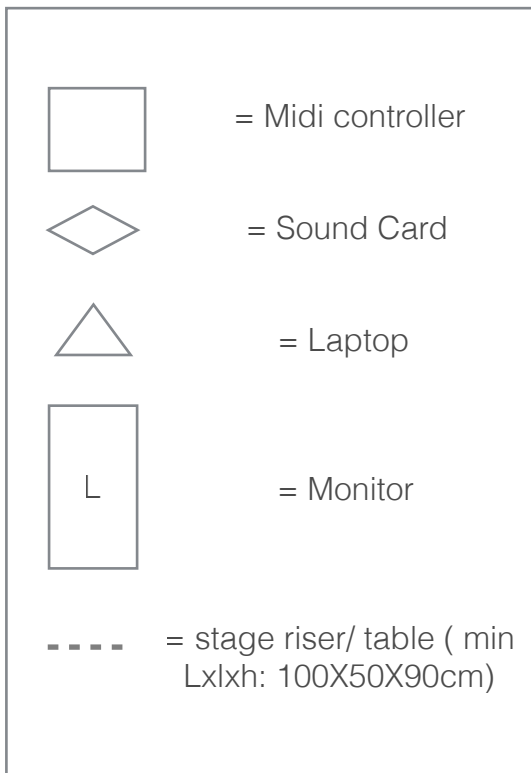

KUNA MAZE (live) Tech rider

Sound card: output XLR (L/R) => DI stereo