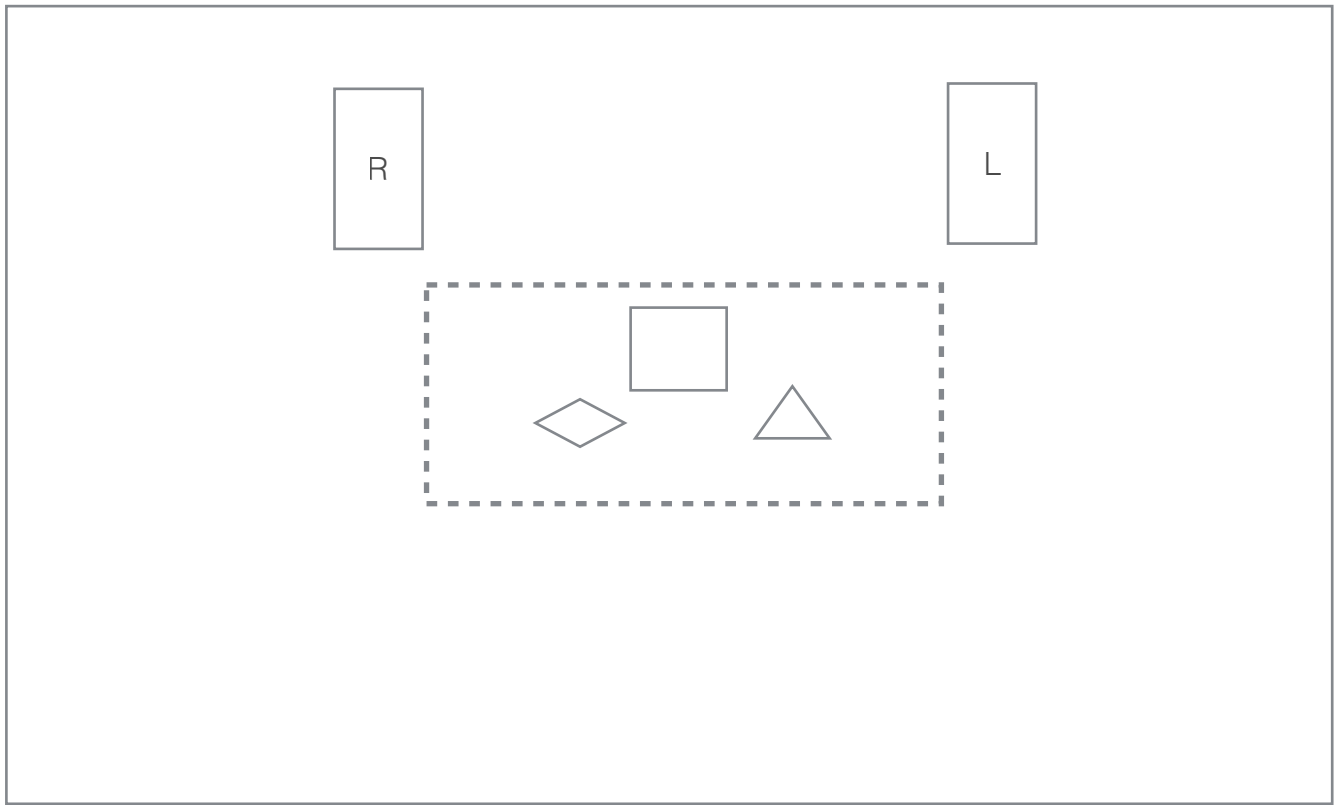

KUNA MAZE (live) Tech rider

Sound card: output XLR (L/R) => DI stereo